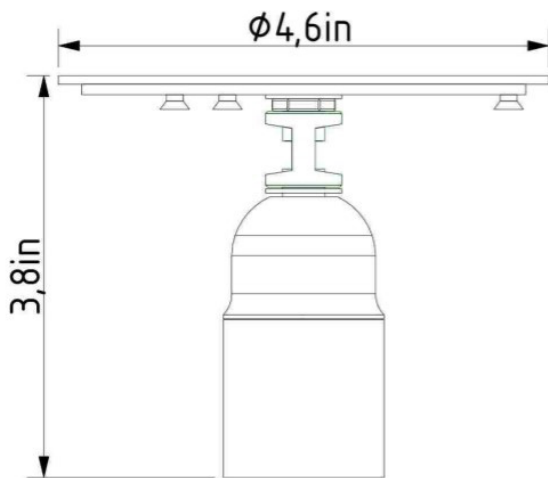

## CONSTRUCTION SPECIFICATIONS

Weight: 2.1 kg  
Construction material: Glass, metal  
Cord Length: -  
Mounting: Wall  
Environment: Indoor

## CEILING CANOPY

Dimensions  $\varnothing$  x w [in/mm] 4.6" x 3.8" / 105 x 91.5 mm  
Weight [kg] 0.2 kg  
Material metal

Drawing

Canopy bracket