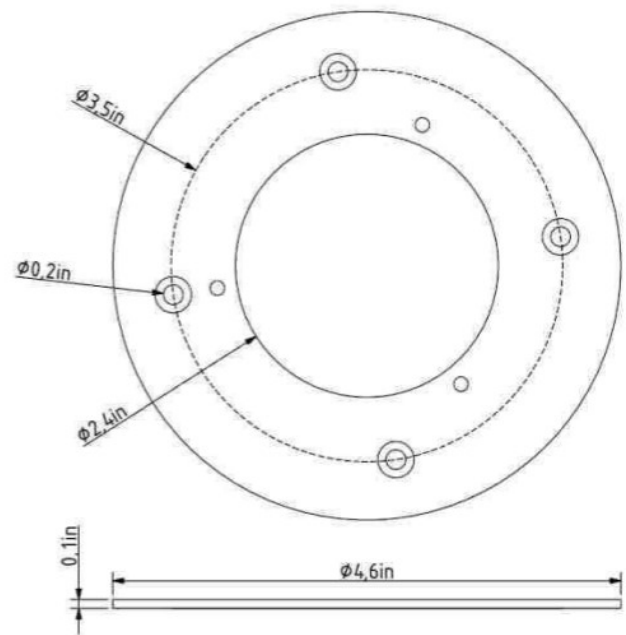

## CEILING CANOPY

Dimensions  $\varnothing$  x w [in/mm] 4.6" x 3.8" / 105 x 91.5 mm  
Weight [kg] 0.2 kg  
Material metal

Drawing

Canopy bracket