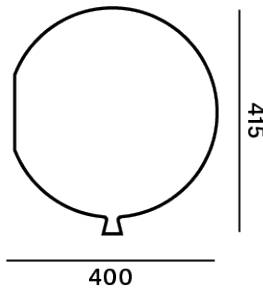

CERTIFICATES

Product ID: PC879

Wall 400

Weight: 4.2 kg
Construction material: Glass, metal
Cord Length: -
Mounting: Wall
Environment: Indoor