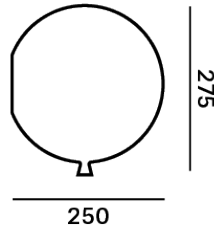

DATASHEET

Name: MEMORY
Type: Wall Light
Designed by: Boris Klimek

CERTIFICATES

Product ID: PC881

CONSTRUCTION SPECIFICATIONS

Weight: 2.1 kg
Construction material: Glass, metal
Cord Length: -
Mounting: Wall
Environment: Indoor

Wall 250

2.1 kg
Glass, metal
-
Wall
Indoor

ELECTRICAL SPECIFICATIONS

Input voltage [V]: 120 V
Frequency [Hz]: 60 Hz
Max. power [W]: 7 W
Coverage IP: 20
Socket: E26
Light source: -
Energy class: A+