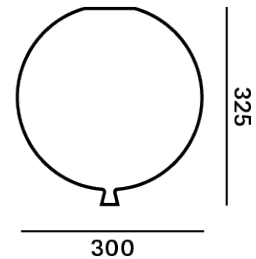

### Wall 400

Weight: 4.2 kg  
Construction material: Glass, metal  
Cord Length: -  
Mounting: Wall  
Environment: Indoor

Product ID: PC880

### Wall 300

Weight: 2.6 kg  
Construction material: Glass, metal  
Cord Length: -  
Mounting: Wall  
Environment: Indoor